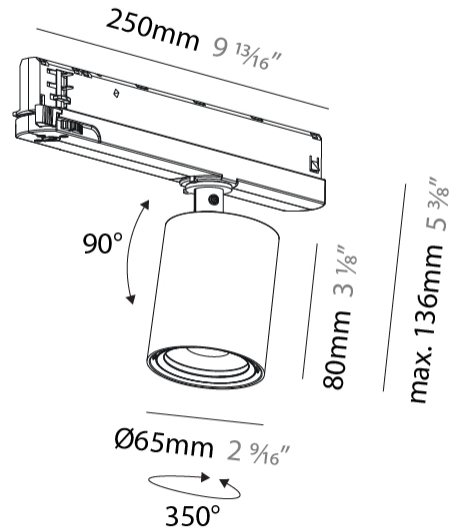

GENERAL

Series: Centriq
Subseries: Centriq In
Brand: Prolicht
Division: Architectural
Mounting Type: Track
Mounting Location: Ceiling
Subcategory: Spots

PHYSICAL

Shape: Cylinder
Diameter (mm): 65
Diameter (in): 2 ⁹/₁₆
Length (mm): 250
Length (in): 9 ¹³/₁₆
Height (mm): 136
Height (in): 5 ³/₈
Light Distribution: Adjustable / Direct
Weight (kg): 0.6
Fixture Finish: SSR / BKV / CWI / CRY / HAB / LAG / UFT / ITA / RUA / RUR / MIC / FTG / MYG / TWT / LOD / PUS / FRO / FUP / KIA / POP / BLS / SPG / MEY / GOH / GUM / CHC / COM / ABZ / JAG / OBR / MOS / ROR
Holder Finish: WHI / BLK
Accent Finish: SSR / BKV / CWI / CRY / HAB / LAG / UFT / ITA / RUA / RUR / MIC / FTG / MYG / TWT / LOD / PUS / FRO / FUP / KIA / POP / BLS / SPG / MEY / GOH / GUM / CHC / COM / ABZ / JAG
Fixture Material: Aluminum

ELECTRICAL

Lamp Type: LED (Zhaga Standard)
Input Wattage (W): 20
Total Output Wattage (W): 18.1
Dimming: Non-Dimmable / 0-10V Dimming
Driver Included: Yes
Driver Location: Integrated
Driver Type: Constant Current - 120Vac
Driver Class: Class 2
Input Voltage (V): 120

LED

Number of LEDs: 1
Color Temperature (°K): 2700 / 3000 / 3500 / 4000
Max. Delivered Lumen (lm): 1362 / 1467 / 1526 / 1557
Nominal Lumen (lm): 1672 / 1800 / 1872 / 1910
CRI: >90 CRI
Lamp Life (hrs): 50000

OPTICAL

Beam Angle: 12
Adjustability: Rotational 360°; Tilt 90° (±45°)

RATINGS AND CERTIFICATIONS

Certified By: Certified for North American Standards
IP rating: IP20